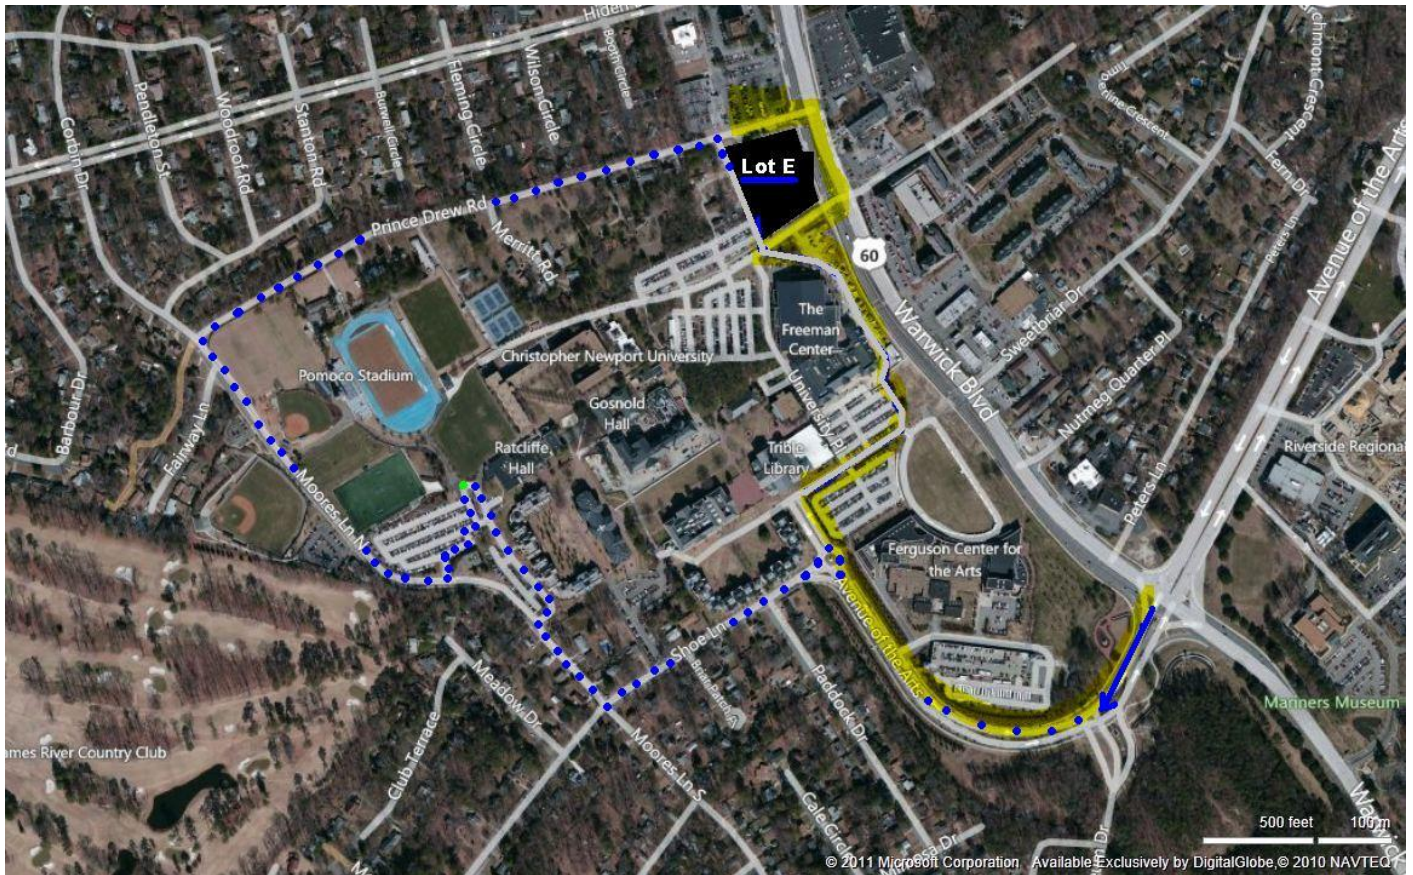

CNU OUTDOOR TRACK & FIELD MEET DAY TRAFFIC FLOW

- Enter the CNU Campus via J. Clyde Morris/Avenue of the Arts, through the intersection with Warwick Blvd.
- Proceed to the round-a-bout and continue left (southwest) along Shoe Lane
- Turn Right (northwest) on Moores Lane North
- Turn Right on to University Place and bear left behind the residence halls to the South Gate of Pomoco Stadium (team drop-off point)
- Exit through the parking lot back to Moores Lane and turn Right
- Turn Right on Prince Drew Road
- Turn Right in to Parking Lot E (one block before Warwick Blvd.) for bus parking